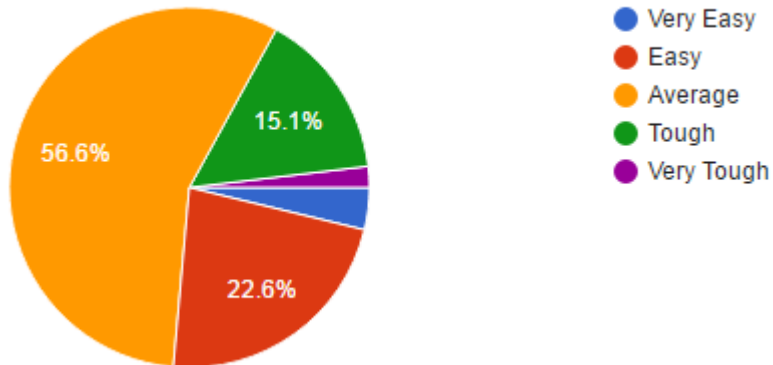

FEEDBACKS FROM PARTICIPANTS

What is your opinion about questions?