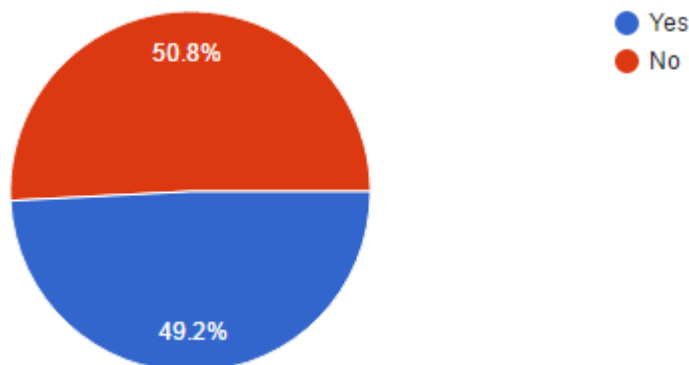

Have you ever read full content of the Holy Bible?