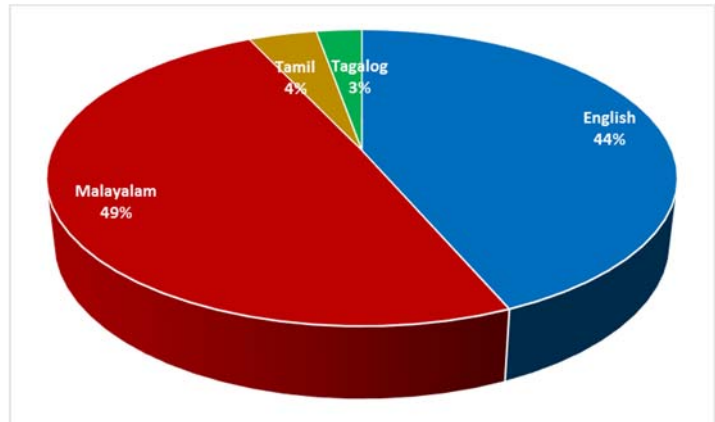

Registration by Language

49% of registration came from Malayalam Language. 44% registration came from English Language.

Language	Nos
English	125
Malayalam	142
Tamil	12
Tagalog	8