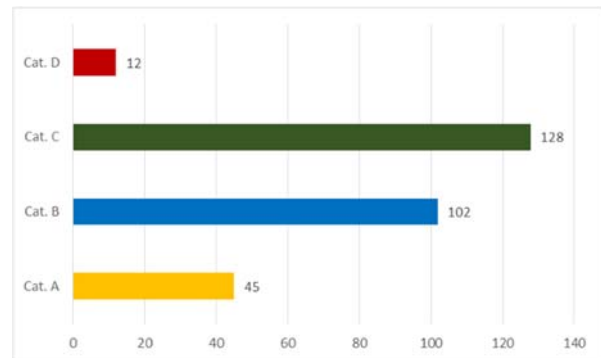

Gender	Nos
Male	172
Female	115

Registration by Age Category

Persons in the age range from 36 to 60 registered (**44.50%**) more than other age categories .

Age Category	Nos
Cat. A (13-18)	45
Cat. B (19-35)	102
Cat. C (36-60)	128
Cat. D (Above 60)	12