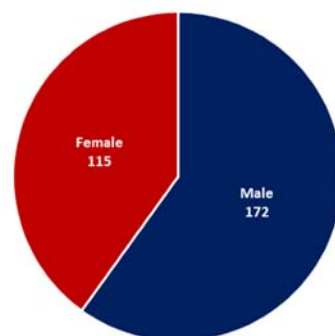

Registration by Language

49% of registration came from Malayalam Language. 44% registration came from English Language.

Language	Nos
English	125
Malayalam	142
Tamil	12
Tagalog	8

Registration by Gender

In this quiz, 60% of the registration from Male and 40% from Female.

Gender	Nos
Male	172
Female	115

Registration by Age Category

Persons in the age range from 36 to 60 registered (**44.50%**) more than other age categories .

Age Category	Nos
Cat. A (13-18)	45
Cat. B (19-35)	102
Cat. C (36-60)	128
Cat. D (Above 60)	12